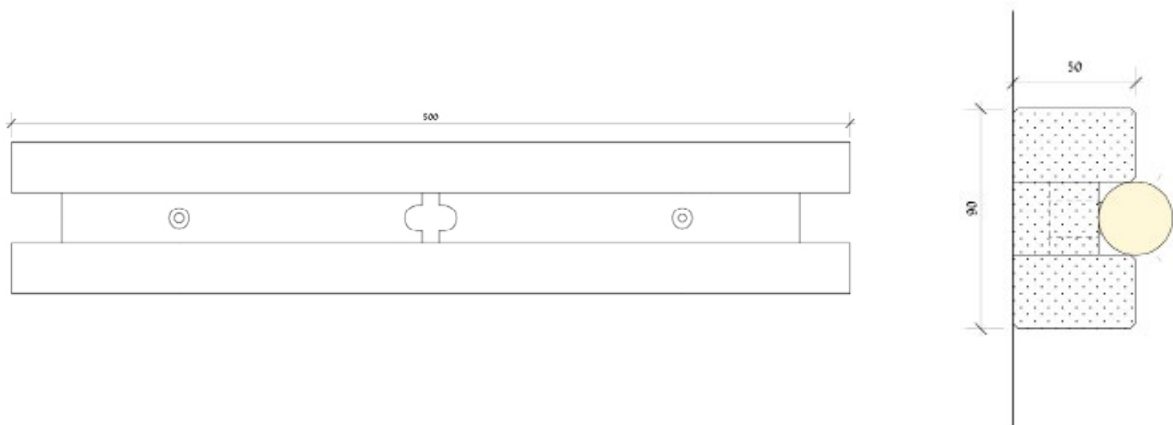

Dimensions

dzek

Dzek Limited
4 Camden Studios
Camden Street
London, NW1 0LG

+ 44 (0)207 419 1937
studio@dzekdzekdzek.com
www.dzekdzekdzek.com
All content © 2016 Dzek Limited