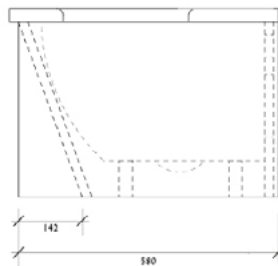

Dimensions

dzek

Dzek Limited
4 Camden Studios
Camden Street
London, NW1 OLG

+ 44 (0)207 419 1937
studio@dzedzedzed.com
www.dzedzedzed.com
All content © 2016 Dzek Limited