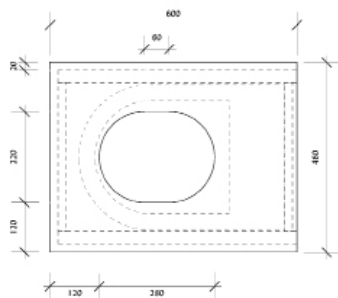

Dimensions

dzek

Dzek Limited
4 Camden Studios
Camden Street
London, NW1 OLG

+ 44 (0)207 419 1937
studio@dzedzedzed.com
www.dzedzedzed.com
All content © 2016 Dzek Limited