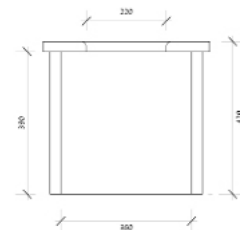

Dimensions

dzek

Dzek Limited
4 Camden Studios
Camden Street
London, NW1 OLG

+ 44 (0)207 419 1937
studio@dzedzedzed.com
www.dzedzedzed.com
All content © 2016 Dzek Limited