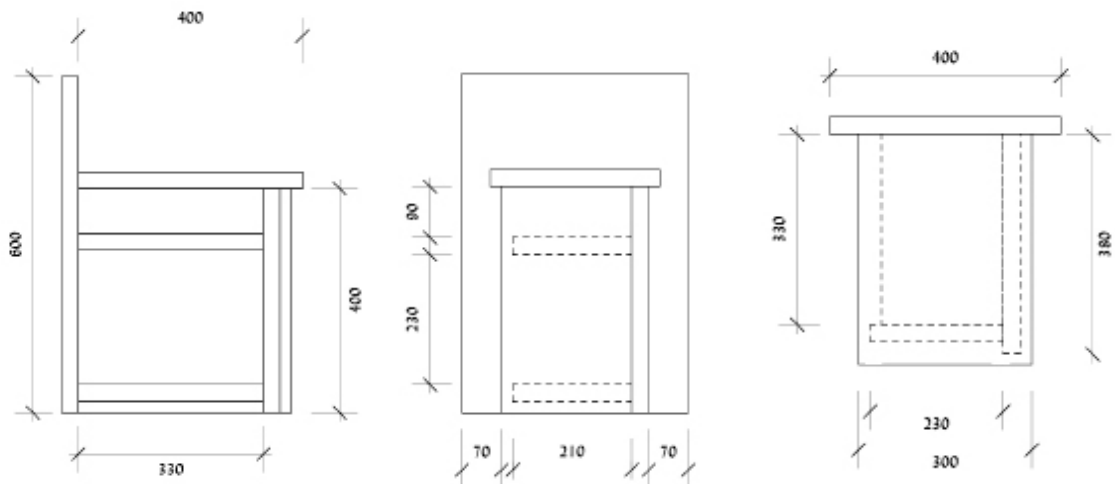

dzek

Marmoreal Storage Stool

Design	Max Lamb
Material	Marmoreal Engineered Marble
Dimensions	400w x 430d x 600h mm
Weight	57kg
Origin	Designed and Handmade in England
Production	Open Series

Dimensions

dzek