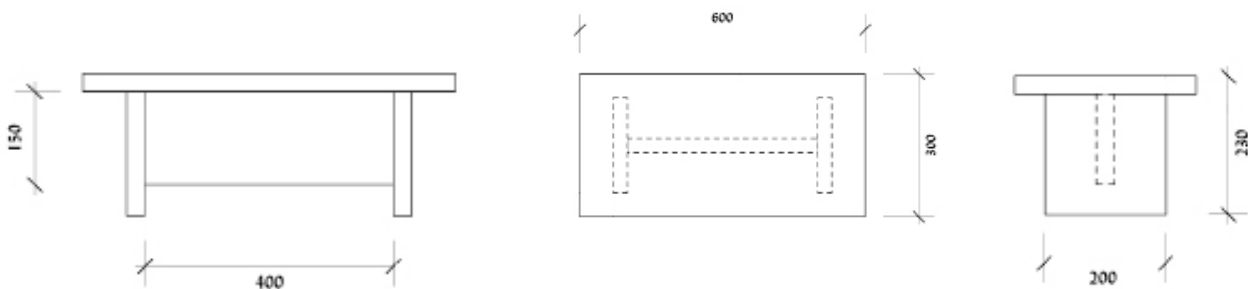

dzek

Marmoreal Step Stool

Design	Max Lamb
Material	Marmoreal Engineered Marble
Dimensions	600w x 300d x 230h mm
Weight	25kg
Origin	Designed and Handmade in England
Production	Open Series

Dimensions

dzek

Dzek Limited
4 Camden Studios
Camden Street
London, NW1 OLG