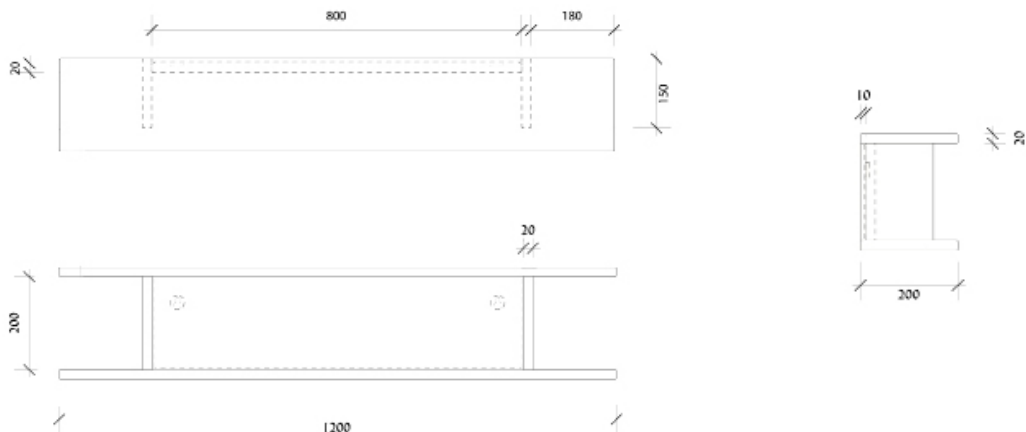

Dimensions

dzek

Dzek Limited
4 Camden Studios
Camden Street
London, NW1 0LG

+ 44 (0)207 419 1937
studio@dzekdzedzek.com
www.dzekdzedzek.com
All content © 2016 Dzek Limited