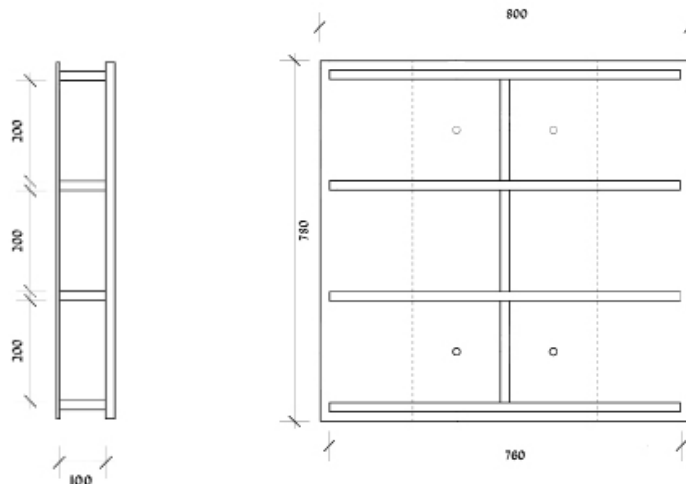

dzek

Marmoreal Medicine Cabinet - Large

Design	Max Lamb
Material	Marmoreal Engineered Marble
Dimensions	800w x 126d x 780h mm
Weight	54kg
Origin	Designed and Handmade in England
Production	Open Series

Dimensions