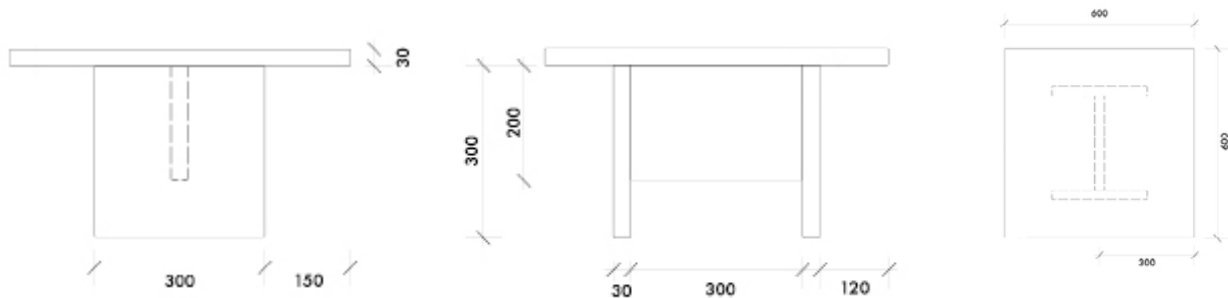

dzek

Marmoreal Low Table

Design	Max Lamb
Material	Marmoreal Engineered Marble
Dimensions	600w x 600d x 330h mm
Weight	47kg
Origin	Designed and Handmade in England
Production	Open Series

Dimensions

dzek

Dzek Limited
4 Camden Studios
Camden Street
London, NW1 0LG