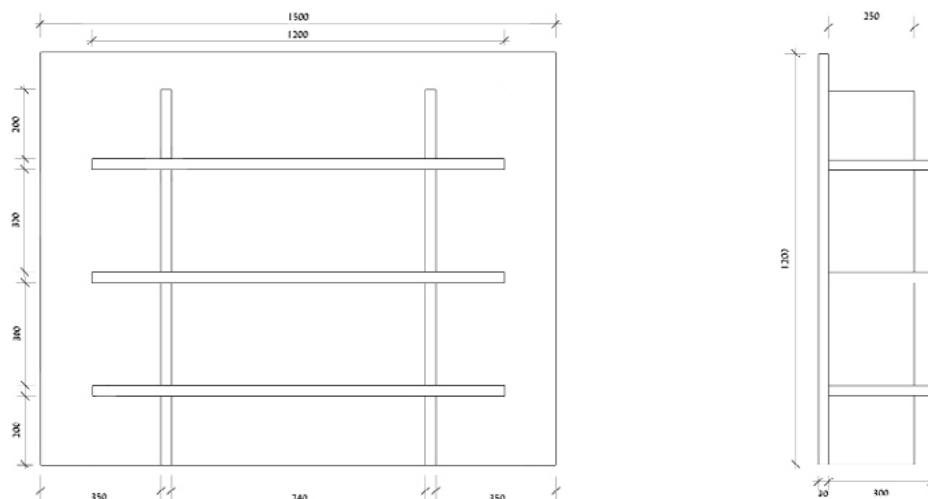

## Marmoreal Library - Low

Design	<b>Max Lamb</b>
Material	<b>Marmoreal Engineered Marble</b>
Dimensions	<b>1500w x 330d x 1200h mm</b>
Weight	<b>260kg</b>
Origin	<b>Designed and Handmade in England</b>
Production	<b>Open Series</b>

### Dimensions