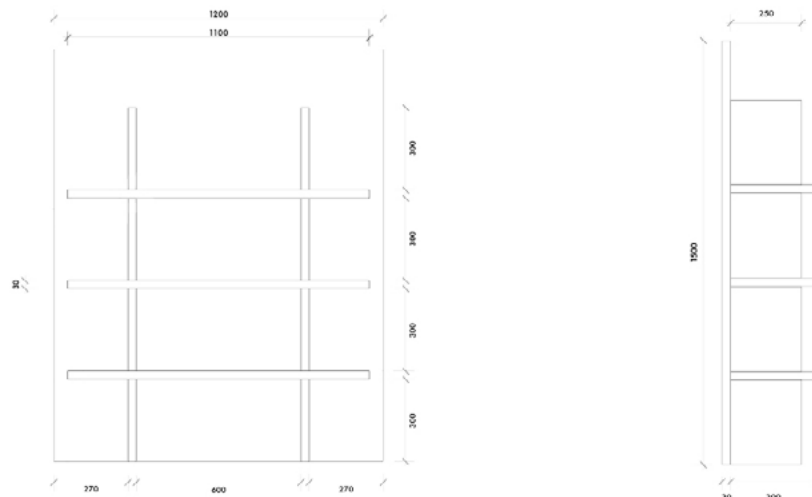

## Marmoreal Library

Design	<b>Max Lamb</b>
Material	<b>Marmoreal Engineered Marble</b>
Dimensions	<b>1200w x 330d x 1500h mm</b>
Weight	<b>265kg</b>
Origin	<b>Designed and Handmade in England</b>
Production	<b>Open Series</b>

### Dimensions