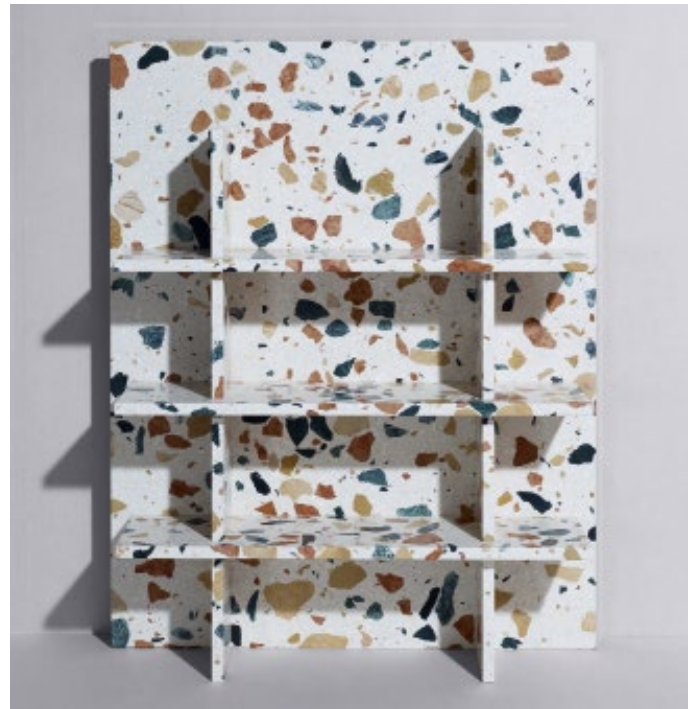

## Marmoreal Library

Design	<b>Max Lamb</b>
Material	<b>Marmoreal Engineered Marble</b>
Dimensions	<b>1200w x 330d x 1500h mm</b>
Weight	<b>265kg</b>
Origin	<b>Designed and Handmade in England</b>
Production	<b>Open Series</b>

### Dimensions