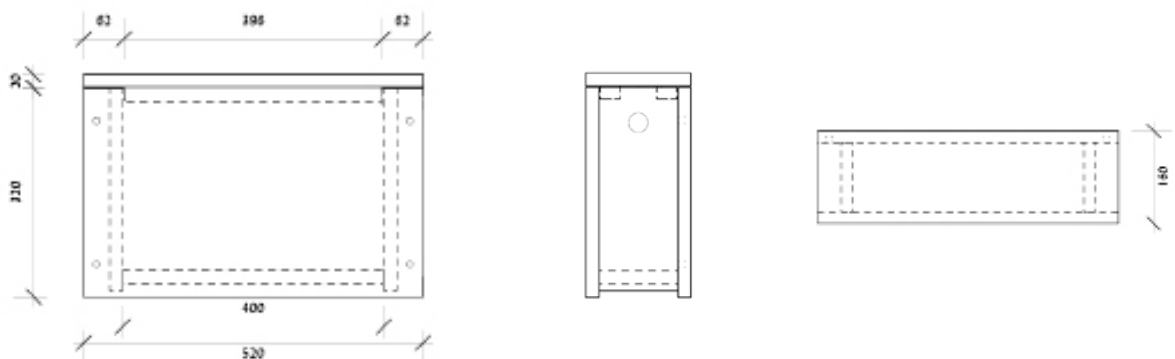

## Marmoreal Cistern

Design	Max Lamb
Material	Marmoreal Engineered Marble
Dimensions	520w x 160d x 340h mm
Weight	29kg
Origin	Designed and Handmade in England
Production	Open Series

### Dimensions