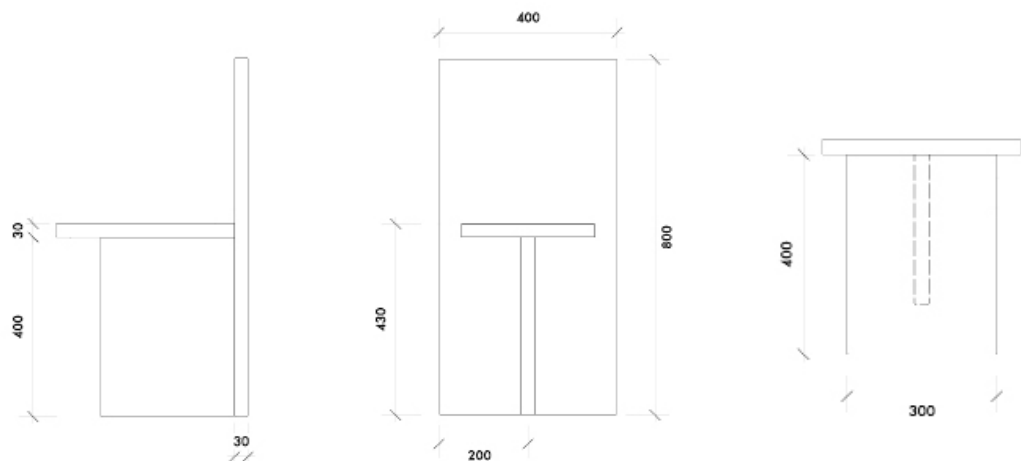

## Marmoreal Chair

Design	<b>Max Lamb</b>
Material	<b>Marmoreal Engineered Marble</b>
Dimensions	<b>400w x 430d x 800h mm</b>
Weight	<b>44kg</b>
Origin	<b>Designed and Handmade in England</b>
Production	<b>Open Series</b>

### Dimensions