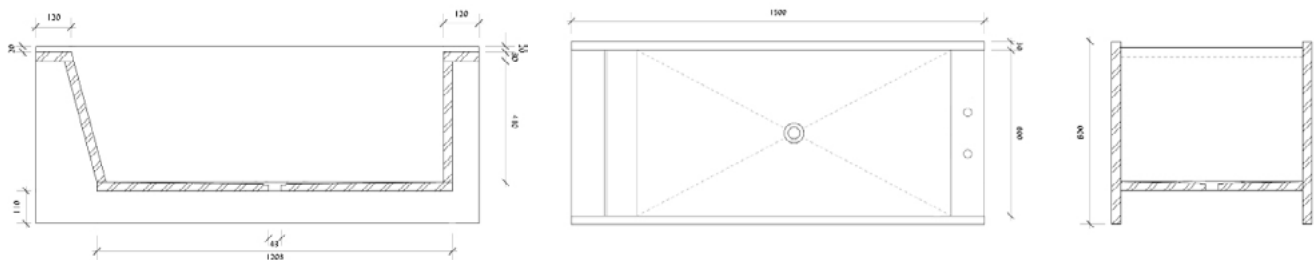

## Marmoreal Bath - Single

Design	<b>Max Lamb</b>
Material	<b>Marmoreal Engineered Marble</b>
Dimensions	<b>660w x 1500d x 600h mm</b>
Weight	<b>245kg</b>
Origin	<b>Designed and Handmade in England</b>
Production	<b>Open Series</b>

### Dimensions