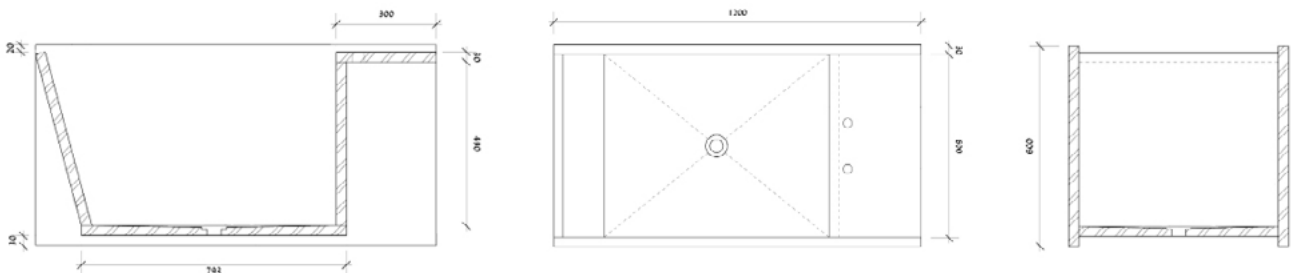

dzek

Marmoreal Bath - Mini

Design	Max Lamb
Material	Marmoreal Engineered Marble
Dimensions	660w x 1200d x 600h mm
Weight	210kg
Origin	Designed and Handmade in England
Production	Open Series

Dimensions

dzek