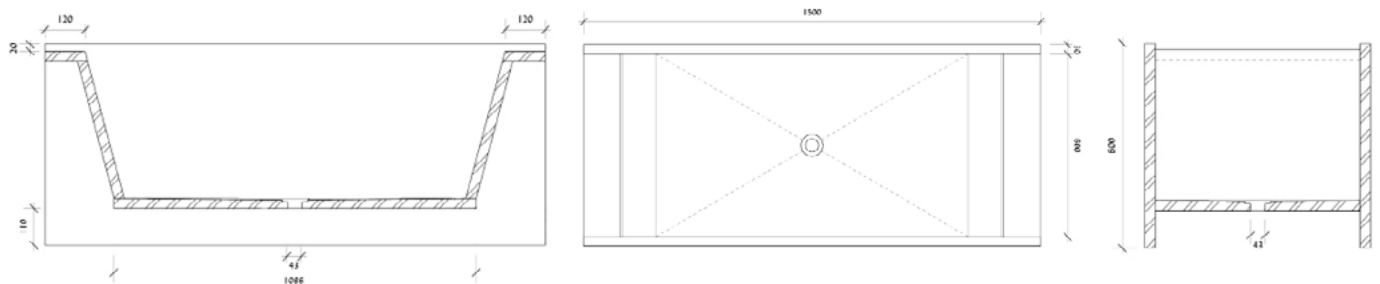

dzek

Marmoreal Bath - Double

Design	Max Lamb
Material	Marmoreal Engineered Marble
Dimensions	660w x 1500d x 600h mm
Weight	240kg
Origin	Designed and Handmade in England
Production	Open Series

Dimensions

dzek